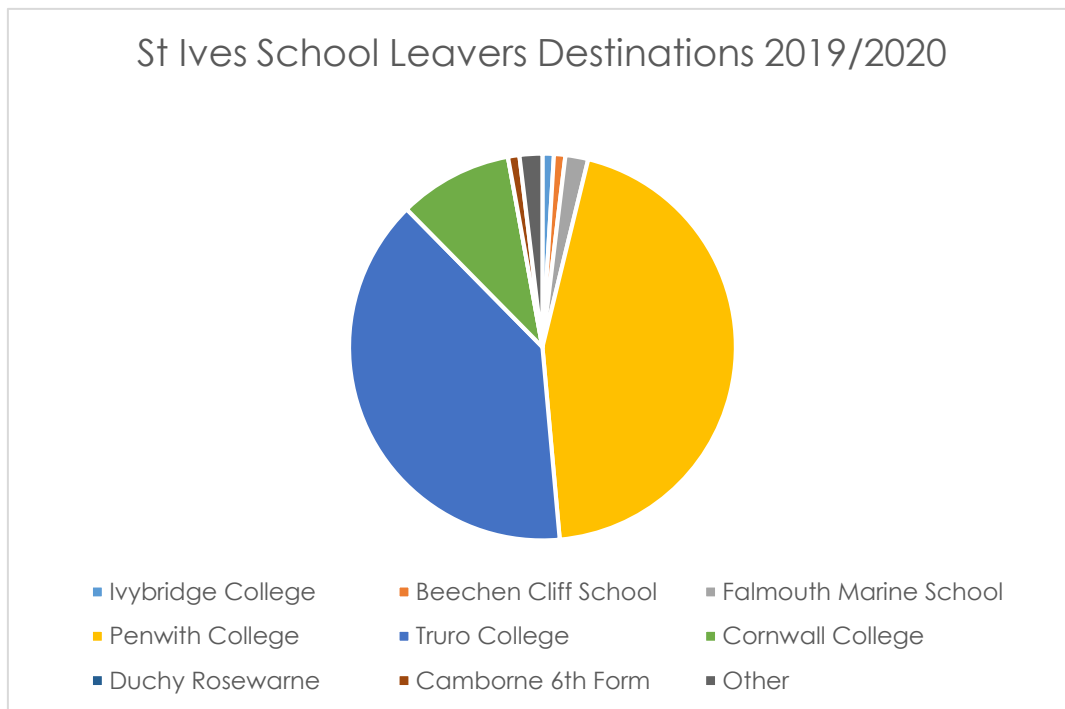

Roc College	0.8%
Other	1.6%
NEET	0.8%

Destinations Data Class of 2020

Number on roll: 108

College/Establishment	% of students enrolled
Ivybridge College	0.96%
Beechen Cliff School	0.96%
Falmouth Marine School	1.90%
Penwith College	44.8%
Truro College	39.0%
Cornwall College	9.52%
Camborne 6th Form	0.96%
Other	1.90%
NEET	0%