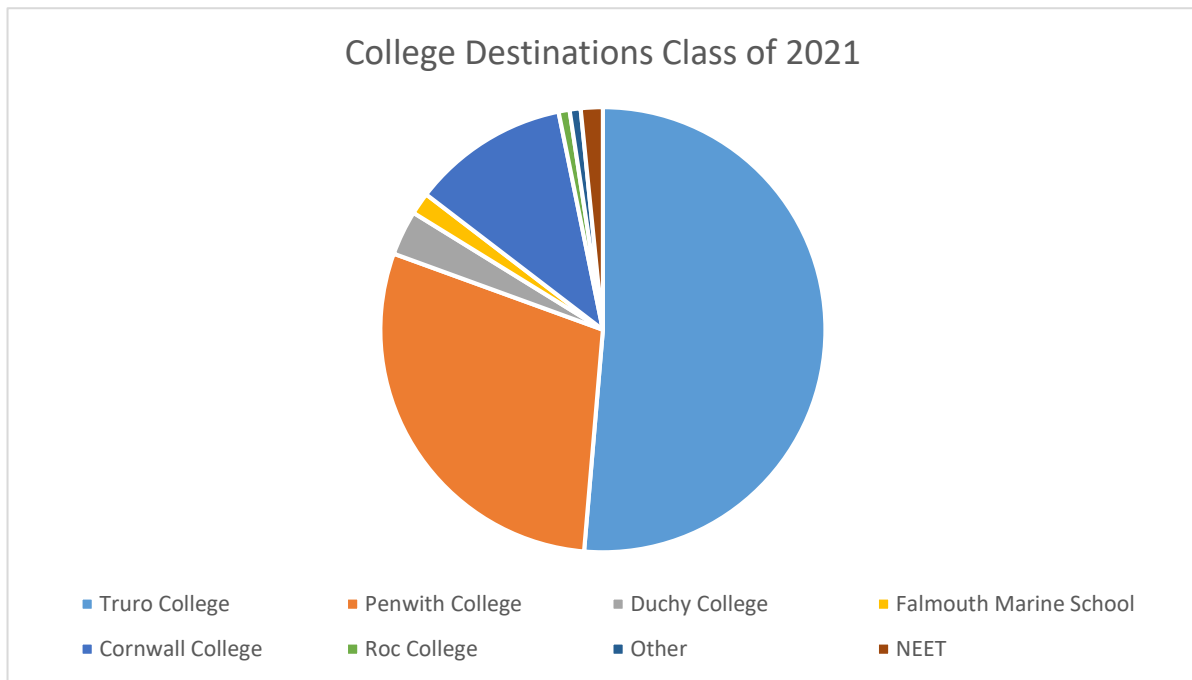

## Destinations Data

St Ives School ensures good practice in line with the DFE guide: “Destinations data, good practice guide for schools, October 2018”. As advised in this guide, St Ives School monitors destination data.

### Destinations Data Class of 2021

Number on roll: 123

College/Establishment	% of students enrolled
Truro College	51.35%
Penwith College	29.2%
Duchy College	3.25%
Falmouth Marine School	1.6%
Cornwall College	11.4%