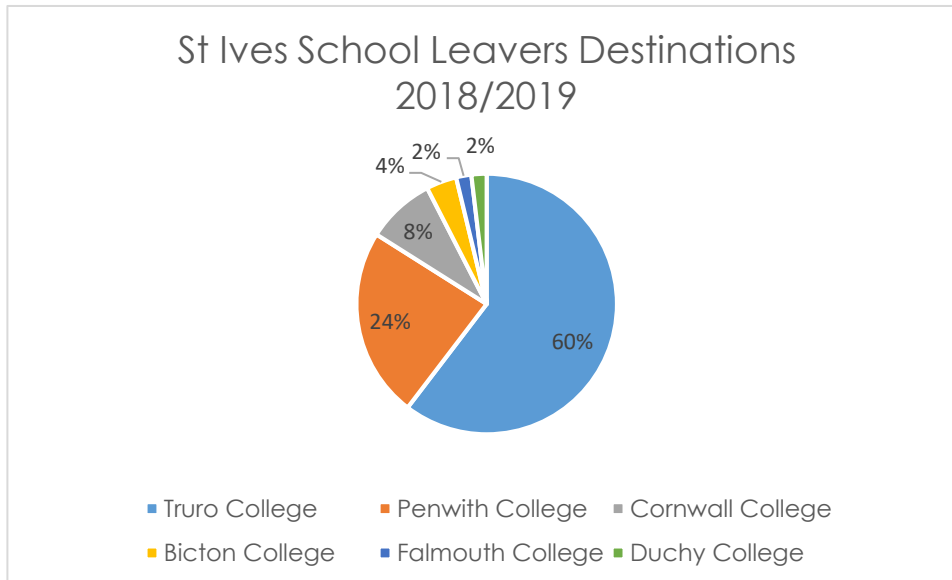

### Destinations Data Class of 2020

Number on roll: 108

College/Establishment	% of students enrolled
Ivybridge College	0.96%
Beechen Cliff School	0.96%
Falmouth Marine School	1.90%
Penwith College	44.8%
Truro College	39.0%
Cornwall College	9.52%
Camborne 6 <sup>th</sup> Form	0.96%
Other	1.90%
NEET	0%

## Destinations Data Class of 2019

Number on roll: 123

College/Establishment	% of students enrolled
Truro College	60%
Penwith College	24%
Cornwall College	8%
Bicton College	4%
Falmouth Marine School	2%
Duchy College	2%
NEET	0%