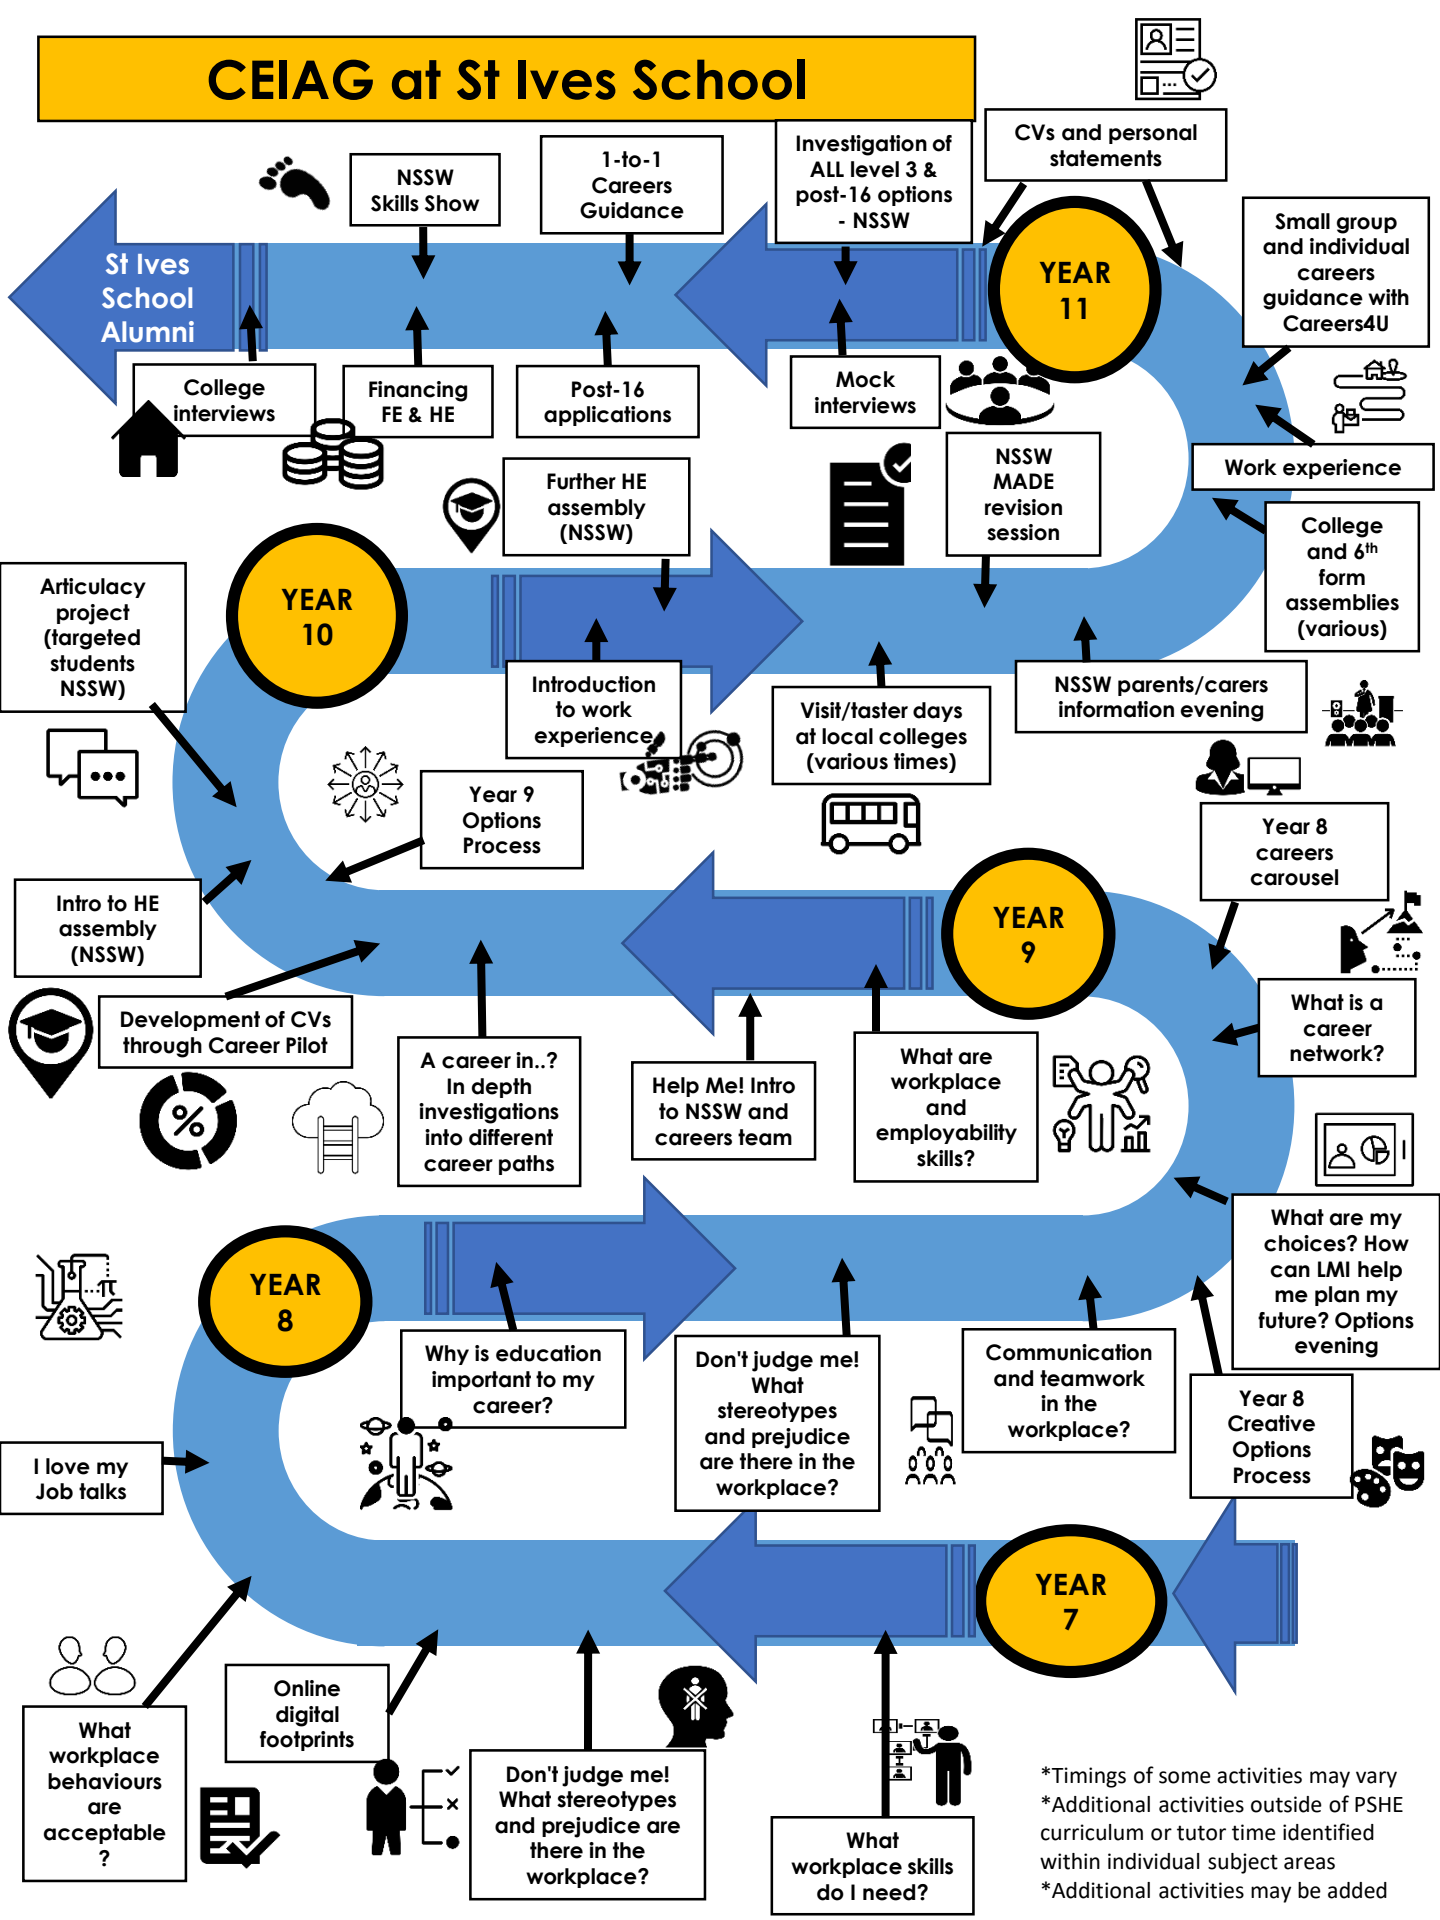

CEIAG at St Ives School

*Timings of some activities may vary
 *Additional activities outside of PSHE curriculum or tutor time identified within individual subject areas
 *Additional activities may be added